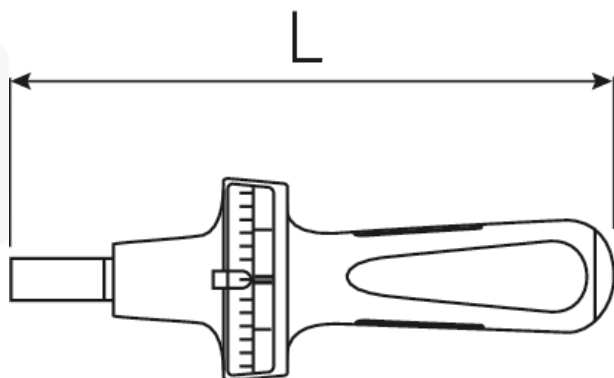

Torque screwdrivers TORSIOMETER

760/30

Art.No. 51040030
GTIN 4018754118922
Model 760/30

Label. Torque screwdriver TORSIOMETER No. 760/30 hexagonal 1/4"

- Features.**
- Display
 - Torsion flat spring as measuring element
 - Clockwise tightening (with drag indicator) and counter-clockwise tightening
 - With 1/4" Allen bit (F 6.3 DIN 3126)
 - Comparison scale in·lb and drag indicator
 - Insets and connectors with external hexagon E 6.3 (1/4") DIN 3126/ISO 1173 are well-guided and secure in the mounting shaft
 - Certificate in accordance with DIN EN ISO 6789-2:2017
 - **Display deviation $\pm 4\%$**

Advantages.

Display

Technical Drawing.

Technical Attributes.

Size	30
Internal hex drive [inches]	1/4 "
Length mm (L)	185 mm
Measuring range cN·m	60-300 cN·m
Measuring range in·lb	6-26 in·lb
Scale division [E1]	10 cN·m

Logistics data.

Length (IFS)	205
Width (IFS)	90
Height (IFS)	90
Length (packed, mm)	205
Width (packed, mm)	90
Height (packed, mm)	90
Volume (packed, mm)	1.6605 dm ³
Artikelnummer	51040030
Weight (gross, kg)	0,465
Weight PAP (kg)	0,110
Weight PVC (kg)	0,000
GTIN	4018754118922
Country of origin	GERMANY
Region of origin	Nordrhein-Westfalen
WEEE/Electrical Act	nicht ear-pflichtig
Customs tariff no.	82041100
Numbers of content units per order units	1
Weight	230 g

Variants.

Artikelnummer	Article number (ERP)	Article description (Autom.)	GTIN
51040007	760/7,5	Torque screwdriver TORSIOMETER No. 760/7,5 hexagonal 1/4"	4018754118908
51040015	760/15	Torque screwdriver TORSIOMETER No. 760/15 hexagonal 1/4"	4018754118915
51040030	760/30	Torque screwdriver TORSIOMETER No. 760/30 hexagonal 1/4"	4018754118922
51040060	760/60	Torque screwdriver TORSIOMETER No. 760/60 hexagonal 1/4"	4018754118939