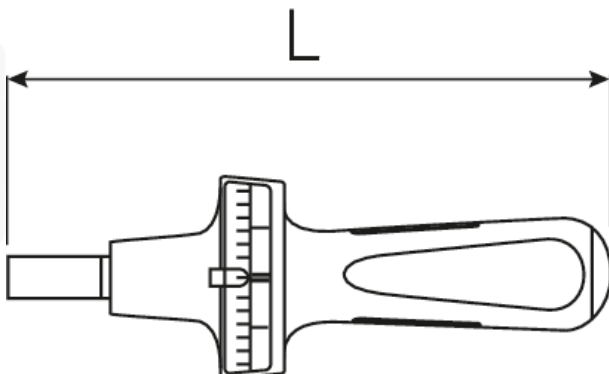

Torque screwdrivers TORSIOMETER

760/15

Art.No. 51040015
GTIN 4018754118915
Model 760/15

Label. Torque screwdriver TORSIOMETER No. 760/15 hexagonal 1/4"

- Features.**
- Display
 - Torsion flat spring as measuring element
 - Clockwise tightening (with drag indicator) and counter-clockwise tightening
 - With 1/4" Allen bit (F 6.3 DIN 3126)
 - Comparison scale in·lb and drag indicator
 - Insets and connectors with external hexagon E 6.3 (1/4") DIN 3126/ISO 1173 are well-guided and secure in the mounting shaft
 - Certificate in accordance with DIN EN ISO 6789-2:2017
 - **Display deviation $\pm 4 \%$**

Advantages.

Display

Technical Drawing.

Technical Attributes.

Size	15
Internal hex drive [inches]	1/4 "
Length mm (L)	185 mm
Measuring range cN·m	30-150 cN·m
Measuring range in·lb	3-13 in·lb
Scale division [E1]	5 cN·m

Logistics data.

Length (IFS)	205
Width (IFS)	90
Height (IFS)	90
Length (packed, mm)	230
Width (packed, mm)	100
Height (packed, mm)	105
Volume (packed, mm)	2.415 dm ³
Artikelnummer	51040015
Weight (gross, kg)	0,460
Weight PAP (kg)	0,023
Weight PVC (kg)	0,000
GTIN	4018754118915
Country of origin	GERMANY
Region of origin	Nordrhein-Westfalen
WEEE/Electrical Act	nicht ear-pflichtig
Customs tariff no.	82041100
Numbers of content units per order units	1
Weight	225 g

Variants.

Artikelnummer	Article number (ERP)	Article description (Autom.)	GTIN
51040007	760/7,5	Torque screwdriver TORSIOMETER No. 760/7,5 hexagonal 1/4"	4018754118908
51040015	760/15	Torque screwdriver TORSIOMETER No. 760/15 hexagonal 1/4"	4018754118915
51040030	760/30	Torque screwdriver TORSIOMETER No. 760/30 hexagonal 1/4"	4018754118922
51040060	760/60	Torque screwdriver TORSIOMETER No. 760/60 hexagonal 1/4"	4018754118939