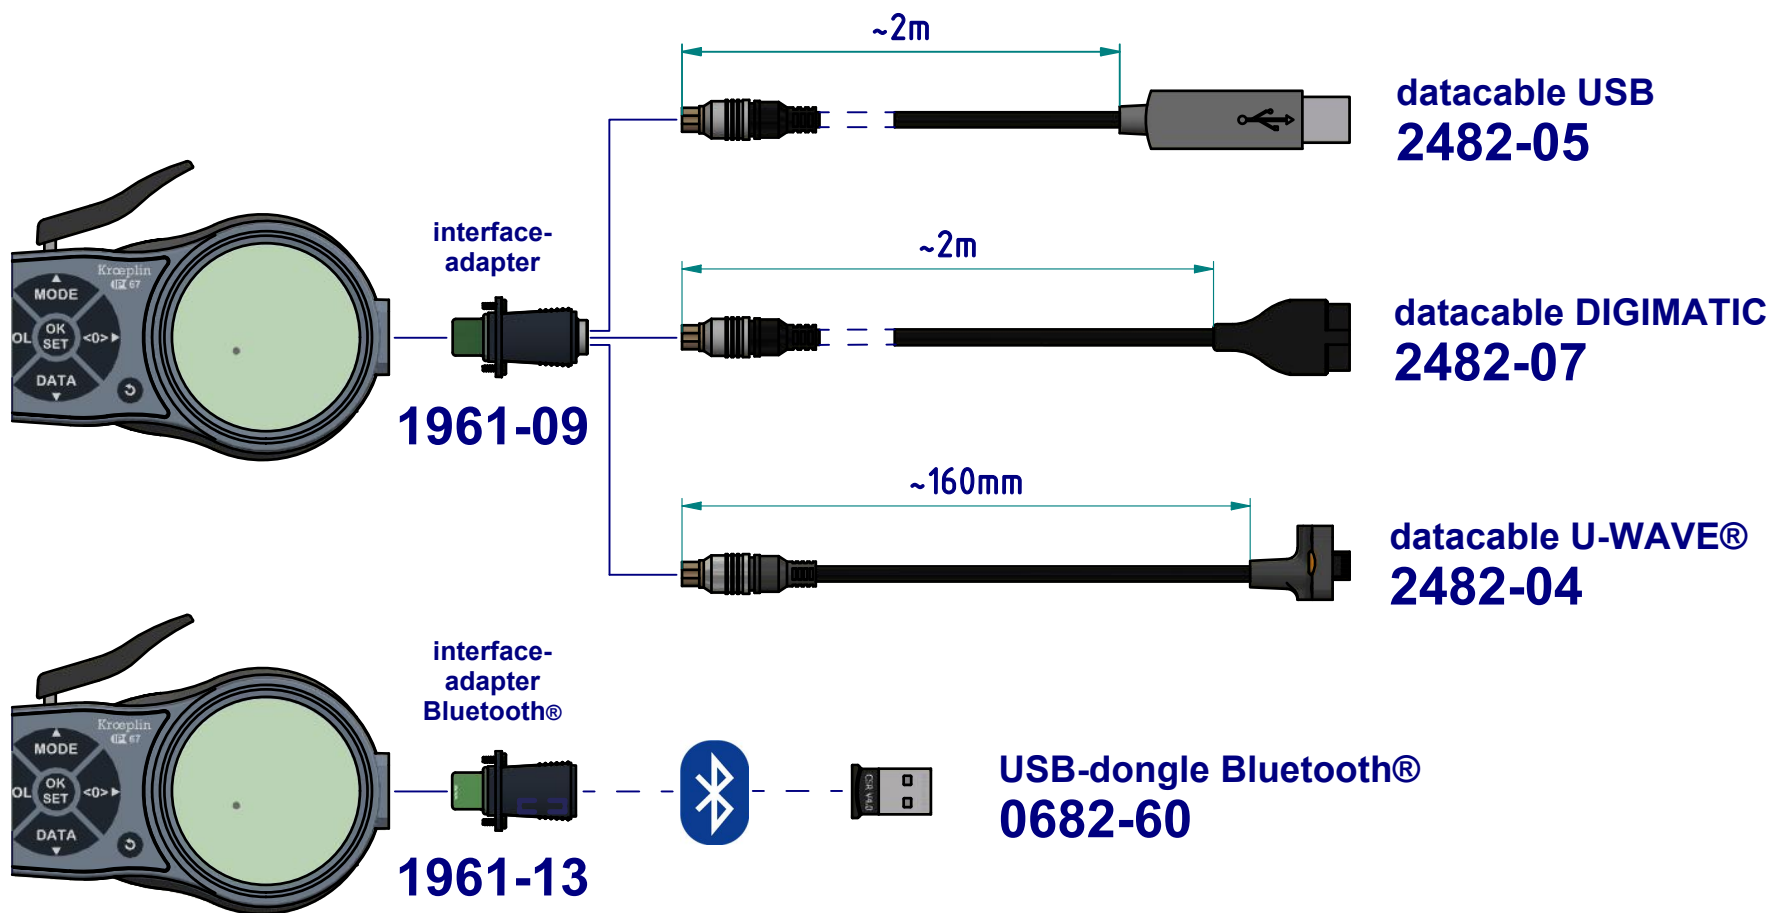

type: K
range: 0 - 10 mm
range of indication: 0 - 10,5 mm
digital step: 0,005
scale interval: -
measuring force: 1,2 - 1,6 N
weight: 260 g

acceptable deviations
VDI/VDE/DGQ 2618 Bl. 12.1/13.1)
max. permissible errors "G": 0,015 mm
repeatability "r": 0,005 mm
reference temperature: 20° C
operation temperature: 10° C - 30° C
storage temperature: -10° C - 50° C

scale: 1:1
drawing-nr.: DAB-K110-K-e
date of issue: 21.01.2020
name: B. Schmidt
revision status: 002
revision date: 23.09.2020

interface as accessories available:

subject to technical alterations

drawing-nr.:	DAB-K110-K-e
date of issue:	21.01.2020
name:	B. Schmidt
revision status:	002
revision date:	23.09.2020