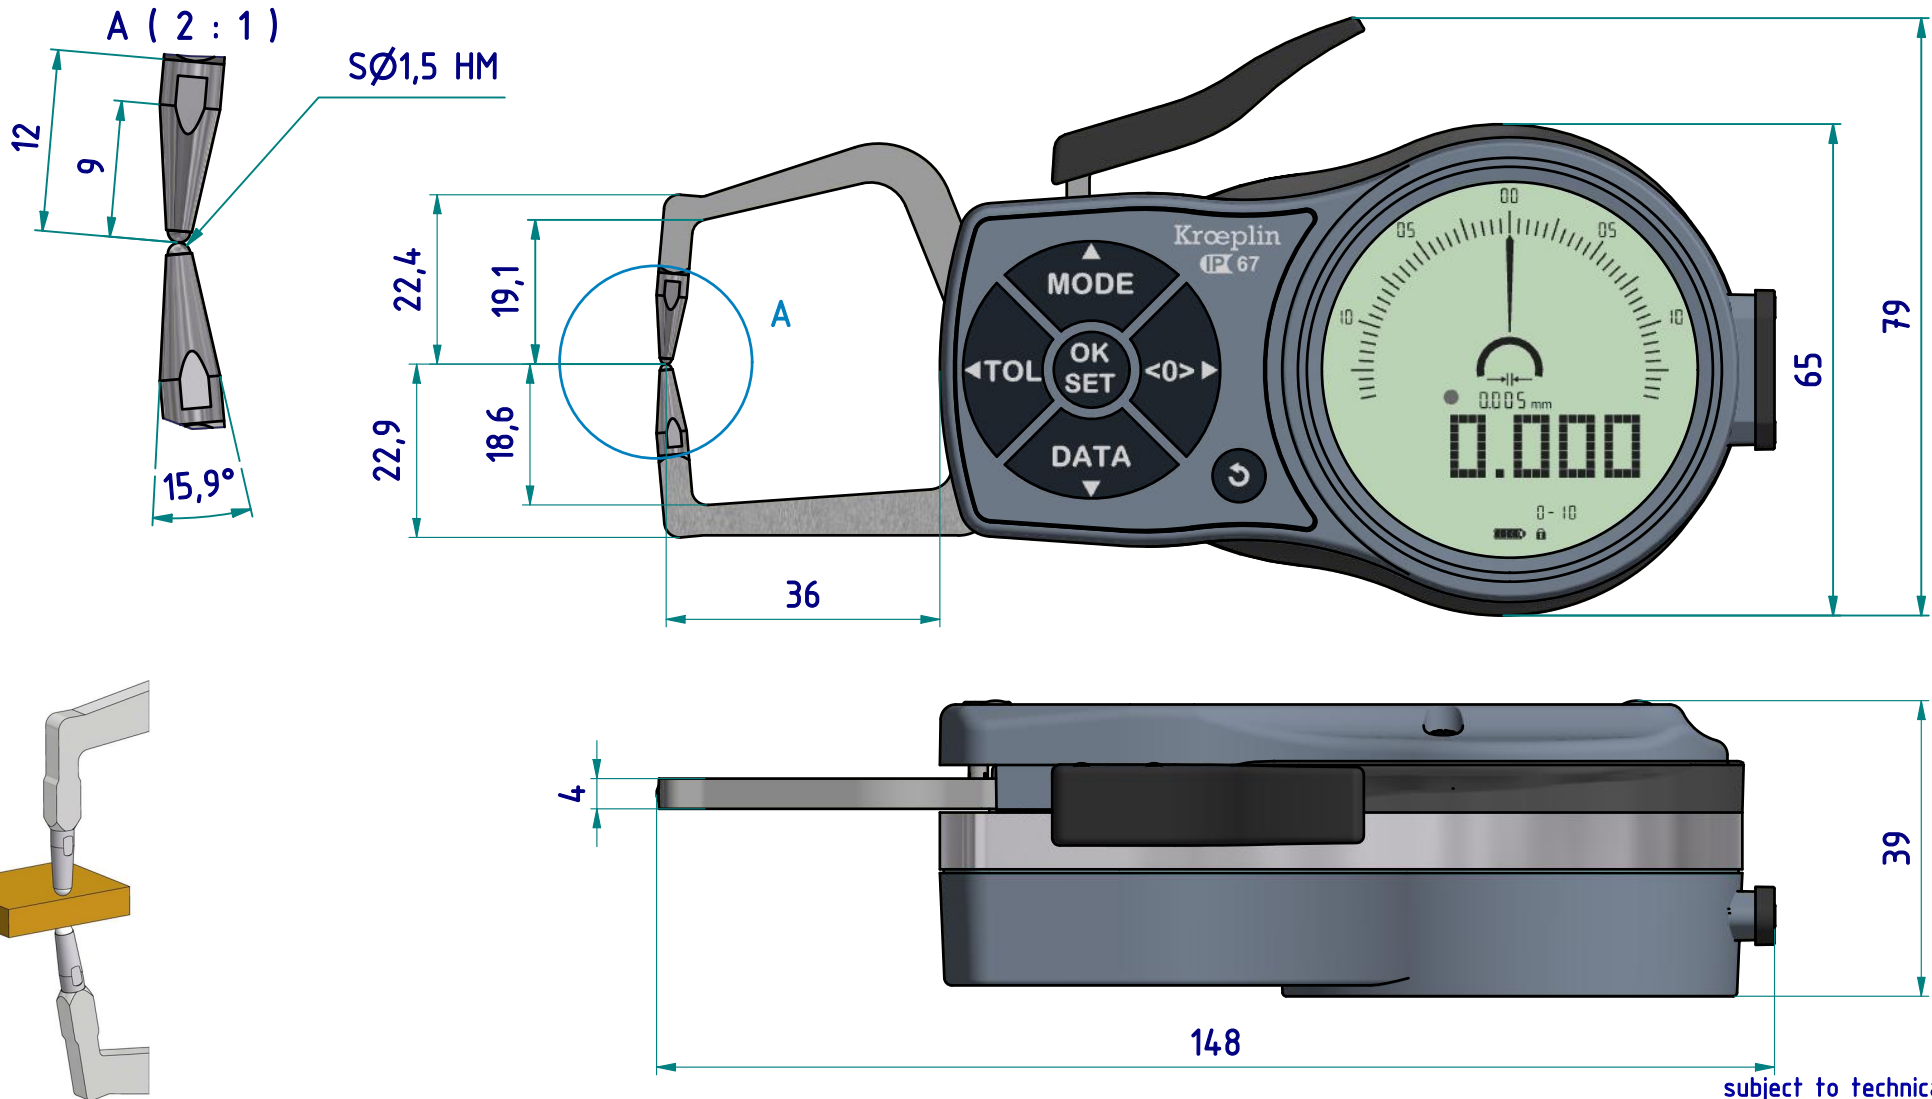

data sheet: K110

Kroeplin GmbH
Gartenstraße 50
D-36381 Schlüchtern

Tel.: 06661 86 0
Fax: 06661 86 39
Mail: sales@kroeplin.com
Web: www.kroeplin.com

Kroeplin
Längenmesstechnik

subject to technical alterations

type: K
range: 0 - 10 mm
range of indication: 0 - 10,5 mm
digital step: 0,005
scale interval: -
measuring force: 1,2 - 1,6 N
weight: 260 g

acceptable deviations
VDI/VDE/DGQ 2618 Bl. 12.1/13.1)
max. permissible errors "G": 0,015 mm
repeatability "r": 0,005 mm
reference temperature: 20° C
operation temperature: 10° C - 30° C
storage temperature: -10° C - 50° C

scale: 1:1
drawing-nr.: DAB-K110-K-e
date of issue: 21.01.2020
name: B. Schmidt
revision status: 002
revision date: 23.09.2020