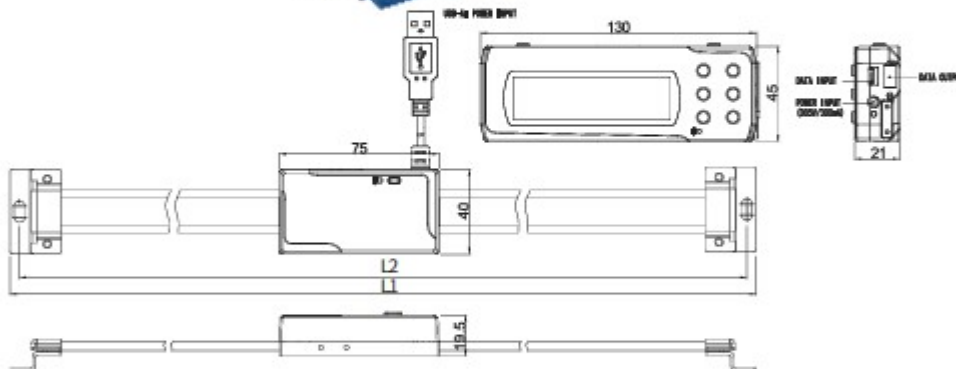

IP67 WATER PROOF DIGITAL SCALE WITH SEPARATE READOUT

- ⚙️
 - Used for improving the old-style machine
 - Made of solid stainless steel, widened and thickened
- ✂️
 - IP67 protection against liquid
 - Super large separate LCD screen for easy and clear reading
- 🏆
 - With Hold, Metric-Inch-Fraction Conversion and Absolute function, no need to set the reference point at every power-on

Unit:mm

Code	Range	Resolution	L1	L2	Accuracy
5810-1105	0-150/0-6"	0.01/0.0005"	286	277	0.02/0.001"
5810-1110	0-200/0-8"	0.01/0.0005"	326	317	0.03/0.0015"
5810-1115	0-300/0-12"	0.01/0.0005"	426	417	0.03/0.0015"
5810-1120	0-600/0-24"	0.01/0.0005"	746	737	0.05/0.002"
5810-1125	0-1000/0-40"	0.01/0.0005"	1146	1137	0.06/0.0025"